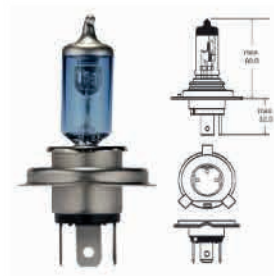

FO-HEXH4100CB

FOCO H4 12V 100/80W
P43T-38 AZUL CLARO

PIEZAS: 1